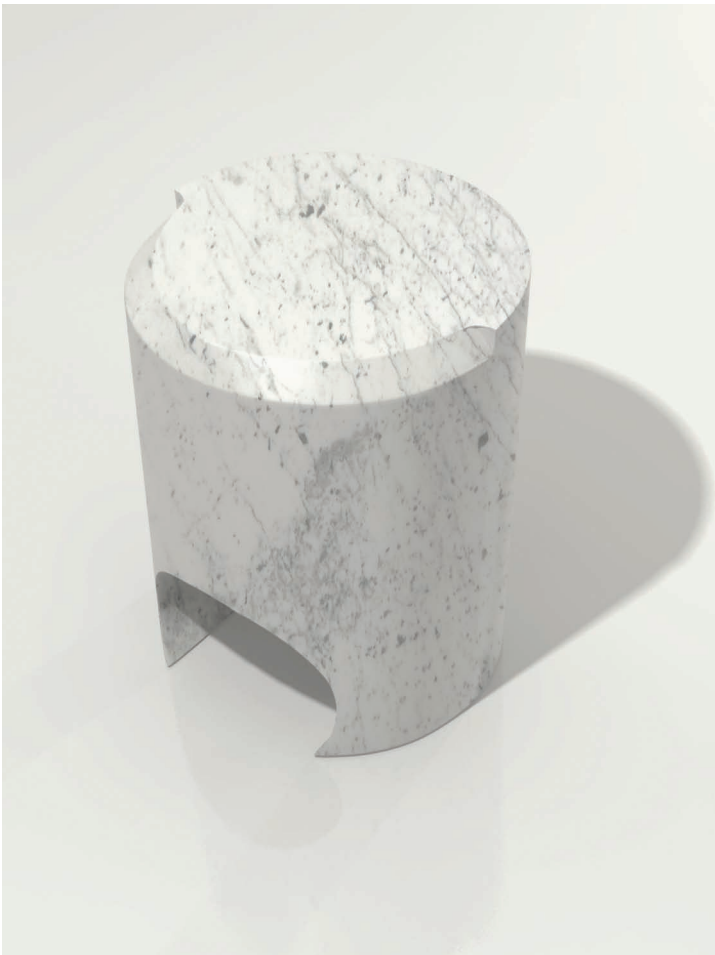

M A G N I

A t h e n s

Athens Stool®

The "Athens" Stool, hand-crafted in Southern California, features the same chamfered edge detail on its top edge yet it has an enlarged pass through accentuating that element.

dimensions

14" Diameter X 18" OAH

finish

shown in honed Carrera marble