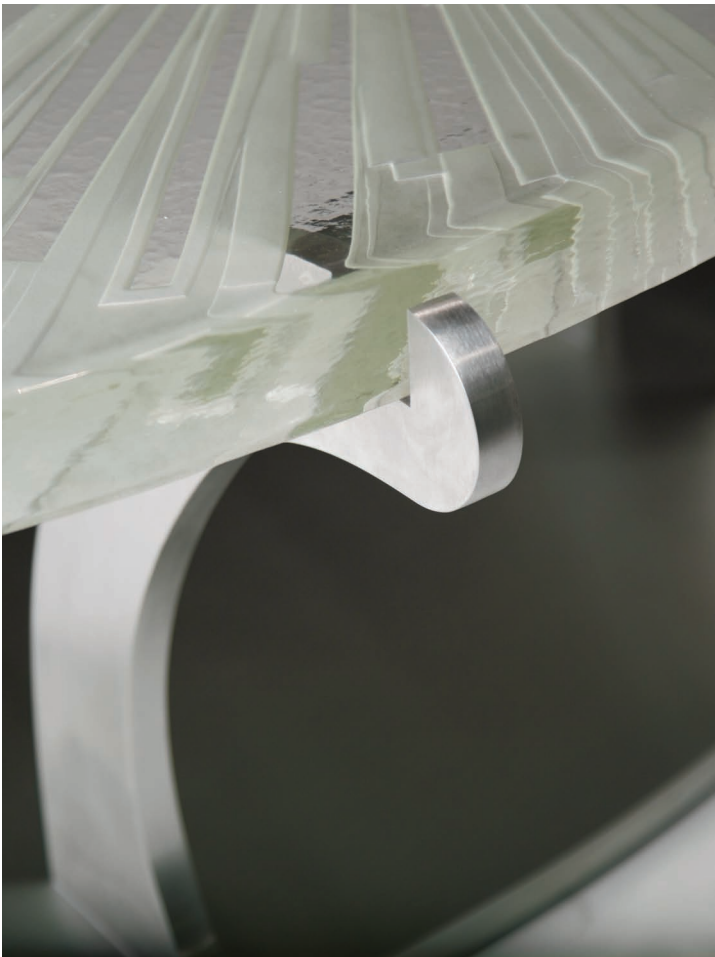

M A G N I

Manhattan

Manhattan Coffee Table®

The "Manhattan" Coffee Table is hand-crafted in Southern California. The hand-cast glass top has a starburst pattern and is mounted like a jewelry setting. It is currently being offered as a very limited edition.

dimensions

58" W x 30" D x 18" H

finish

Shown in a polished and brushed stainless steel base with clear 2" cast glass

details

the glass slab may vary up to 1/8" during production